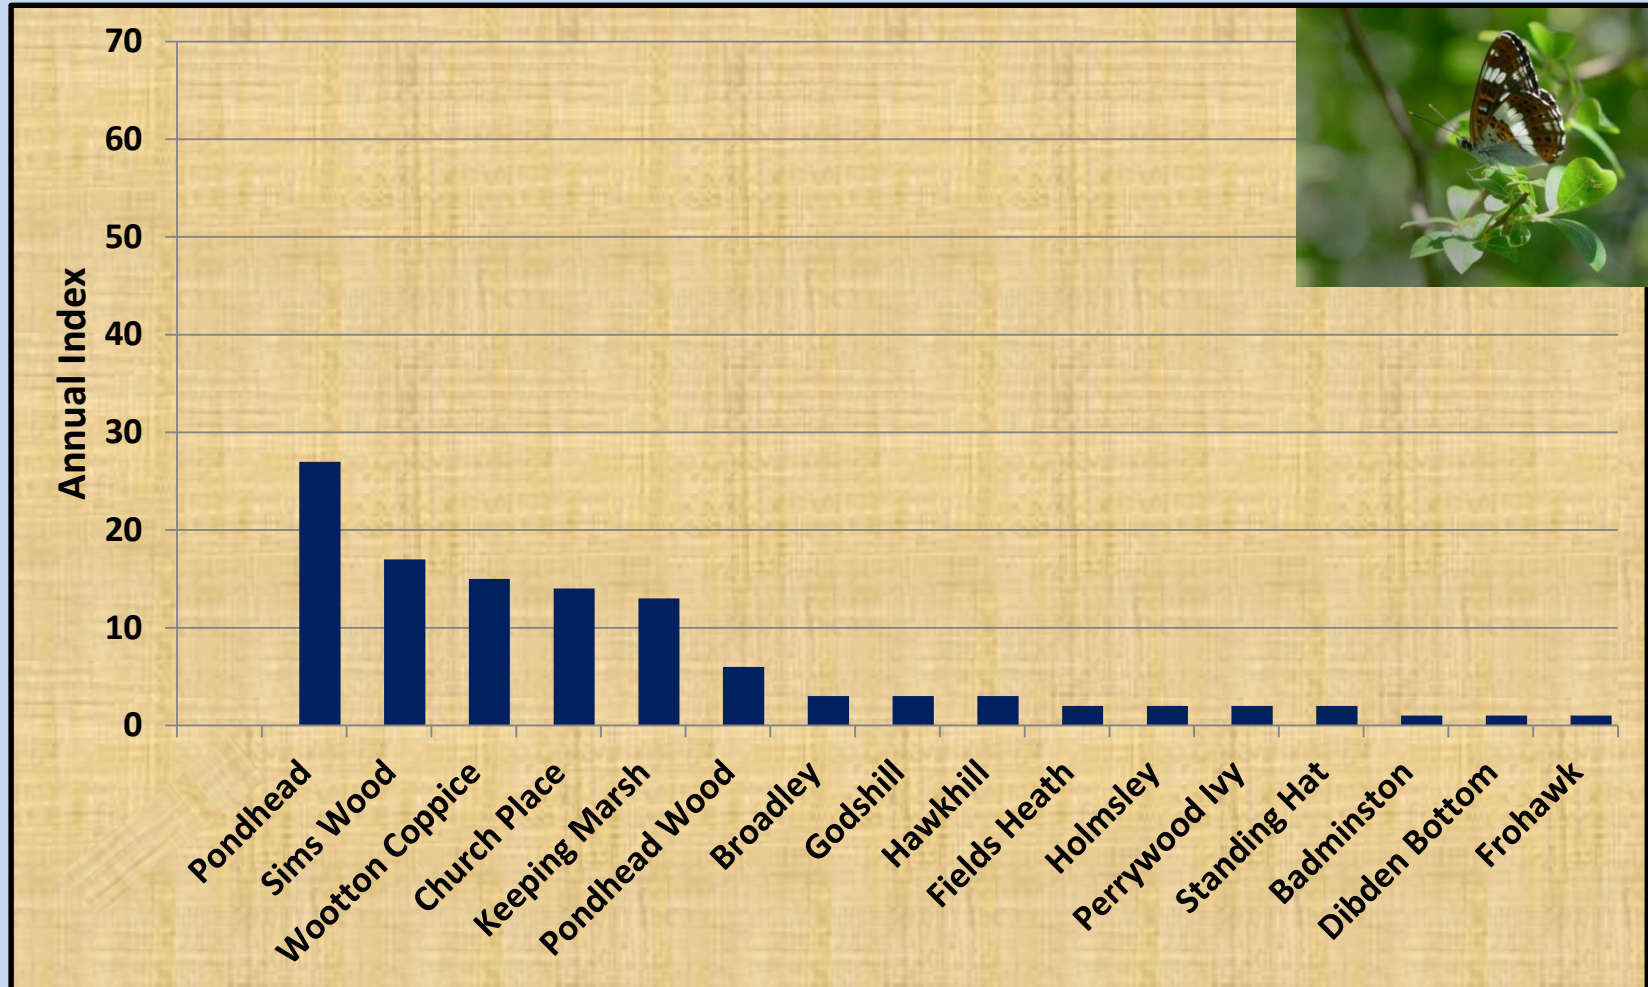

Contact: 0300 067 4601

forestry.gov.uk/england

Pearl-bordered Fritillary – New Forest/Hants 2017

Jacky Adams

Parkhill Clearance - 1999

Allan Orme

FR S1

Paul Boynton

FR S5

Paul Boynton

PI S5

White Admiral – New Forest 2017

White Admiral – New Forest 2017

White Admiral – New Forest 2017

White Admiral – Kings Copse Inclosure

Where were most of the White Admirals?

KC S1
Summer 2017

Allan Orme

KC S1
January 2018

HO S5

Trevor Bumfrey

HO S4

Trevor Bumfrey

SH S2