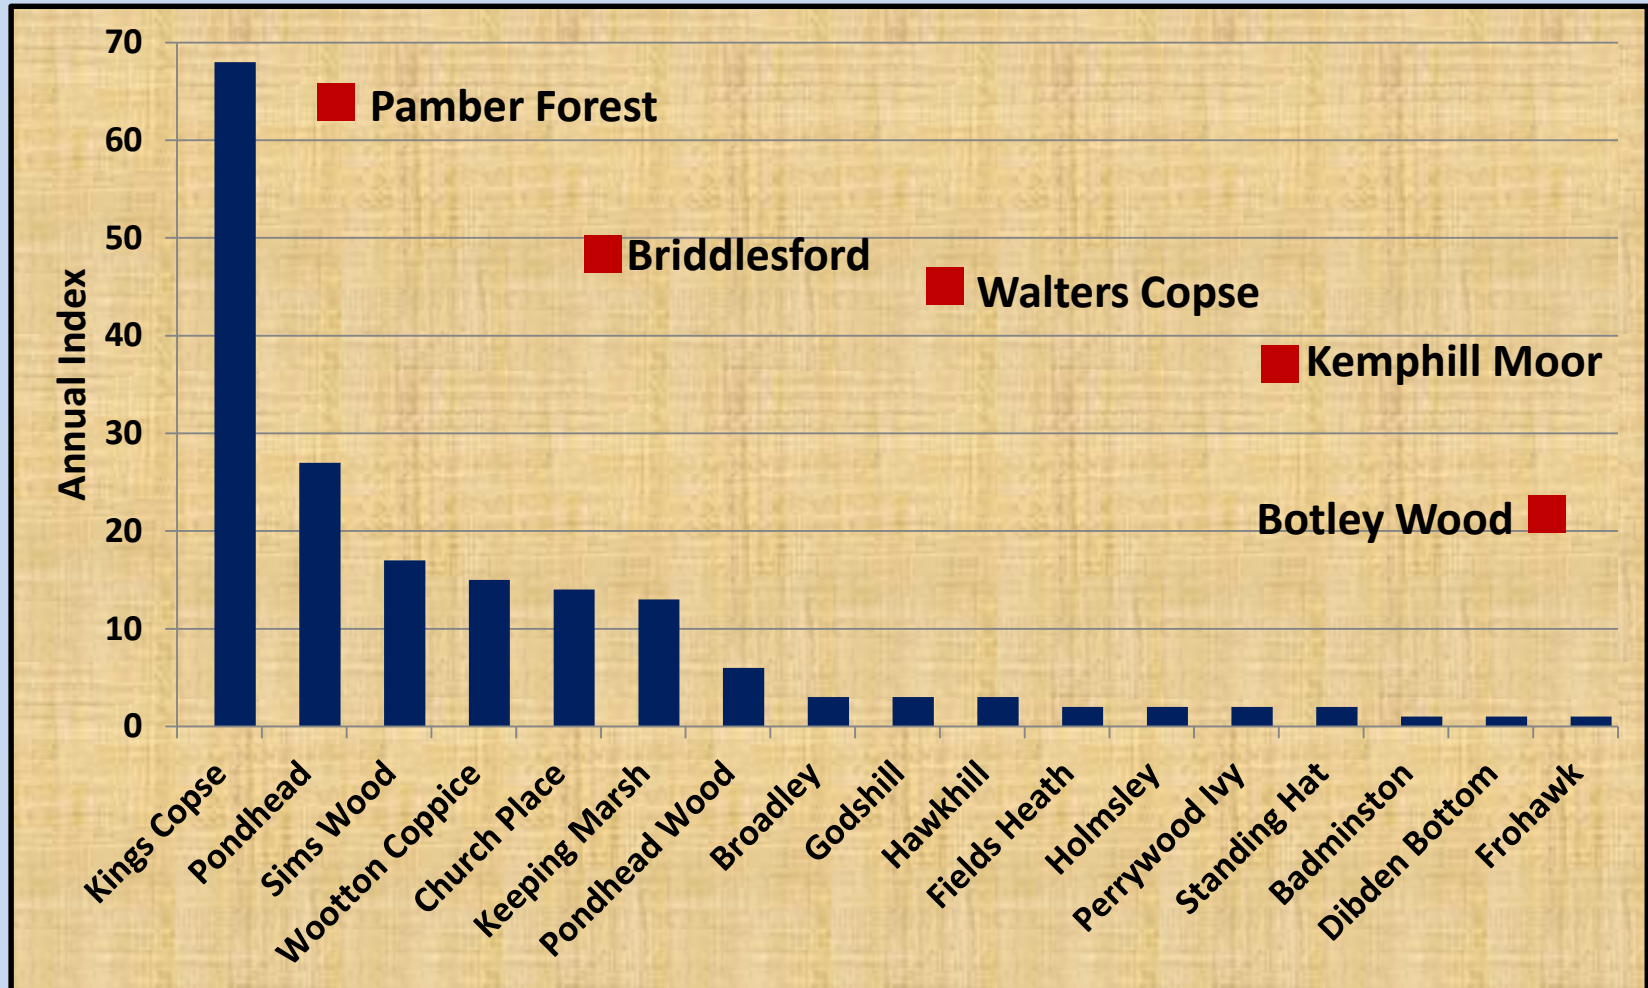

FR S5

Paul Boynton

PI S5

White Admiral – New Forest 2017

White Admiral – New Forest 2017

White Admiral – New Forest 2017

White Admiral – Kings Copse Inclosure

Where were most of the White Admirals?

KC S1
Summer 2017

Allan Orme

KC S1
January 2018

HO S5

Trevor Bumfrey

HO S4

Trevor Bumfrey

SH S2