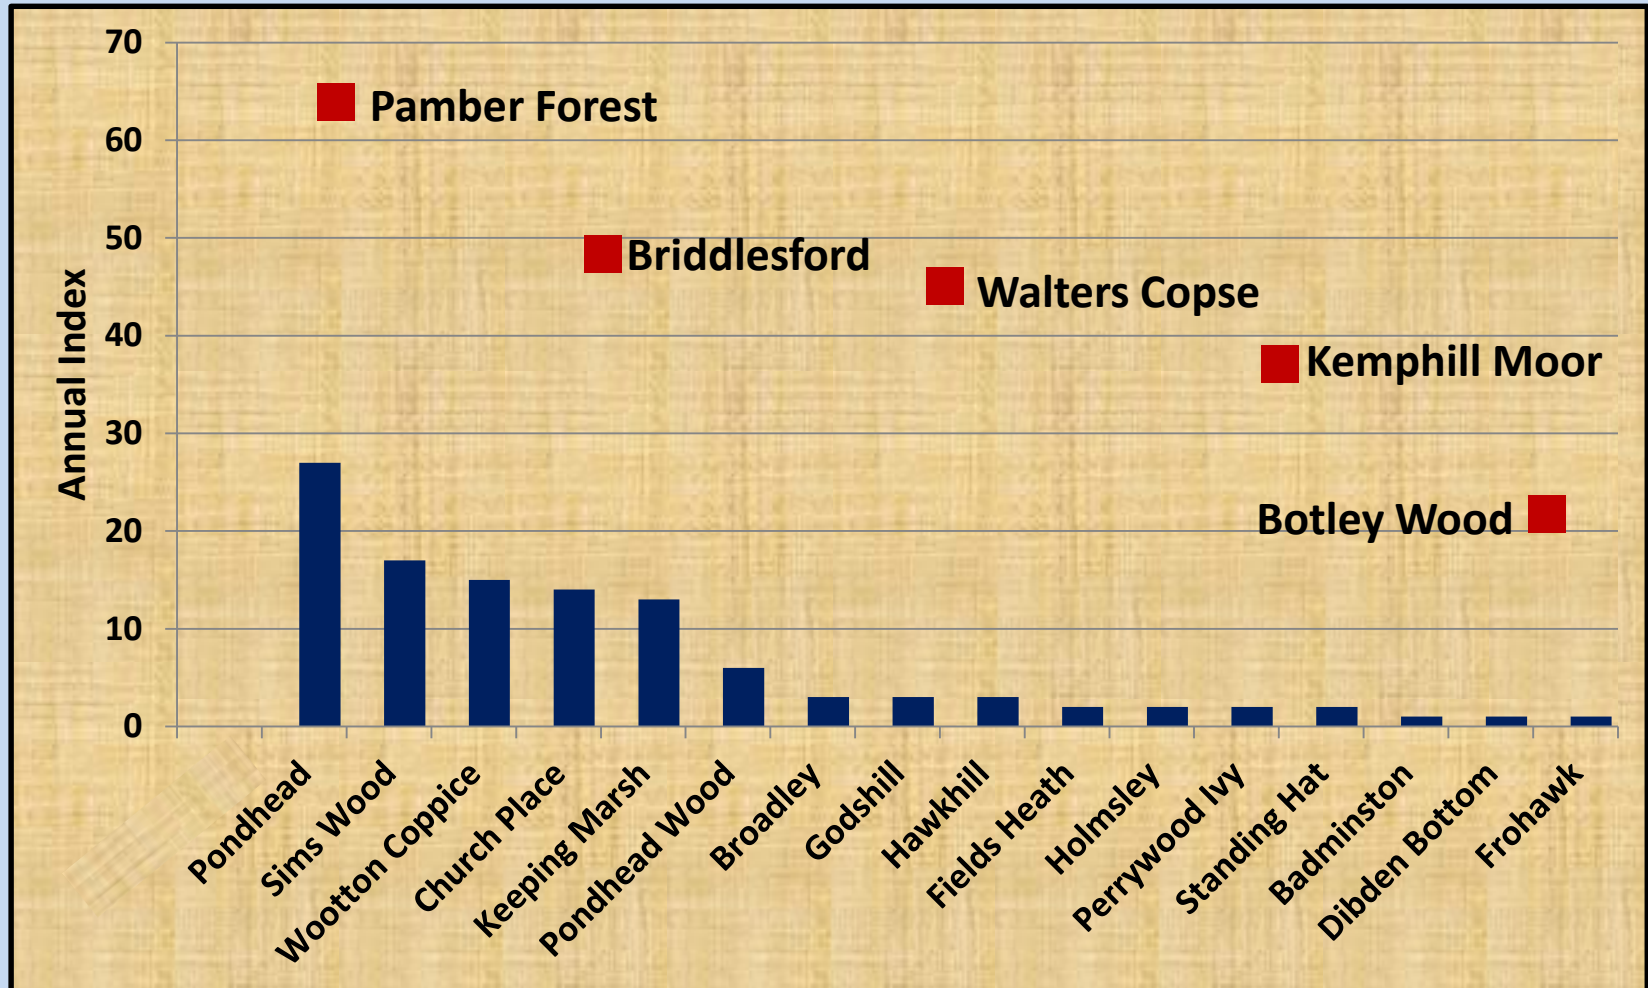

FR S5

Paul Boynton

PI S5

White Admiral – New Forest 2017

White Admiral – New Forest 2017

White Admiral – New Forest 2017

White Admiral – Kings Copse Inclosure

Where were most of the White Admirals?

KC S1
Summer 2017

Allan Orme

KC S1
January 2018

HO S5

Trevor Bumfrey

HO S4

Trevor Bumfrey

SH S2