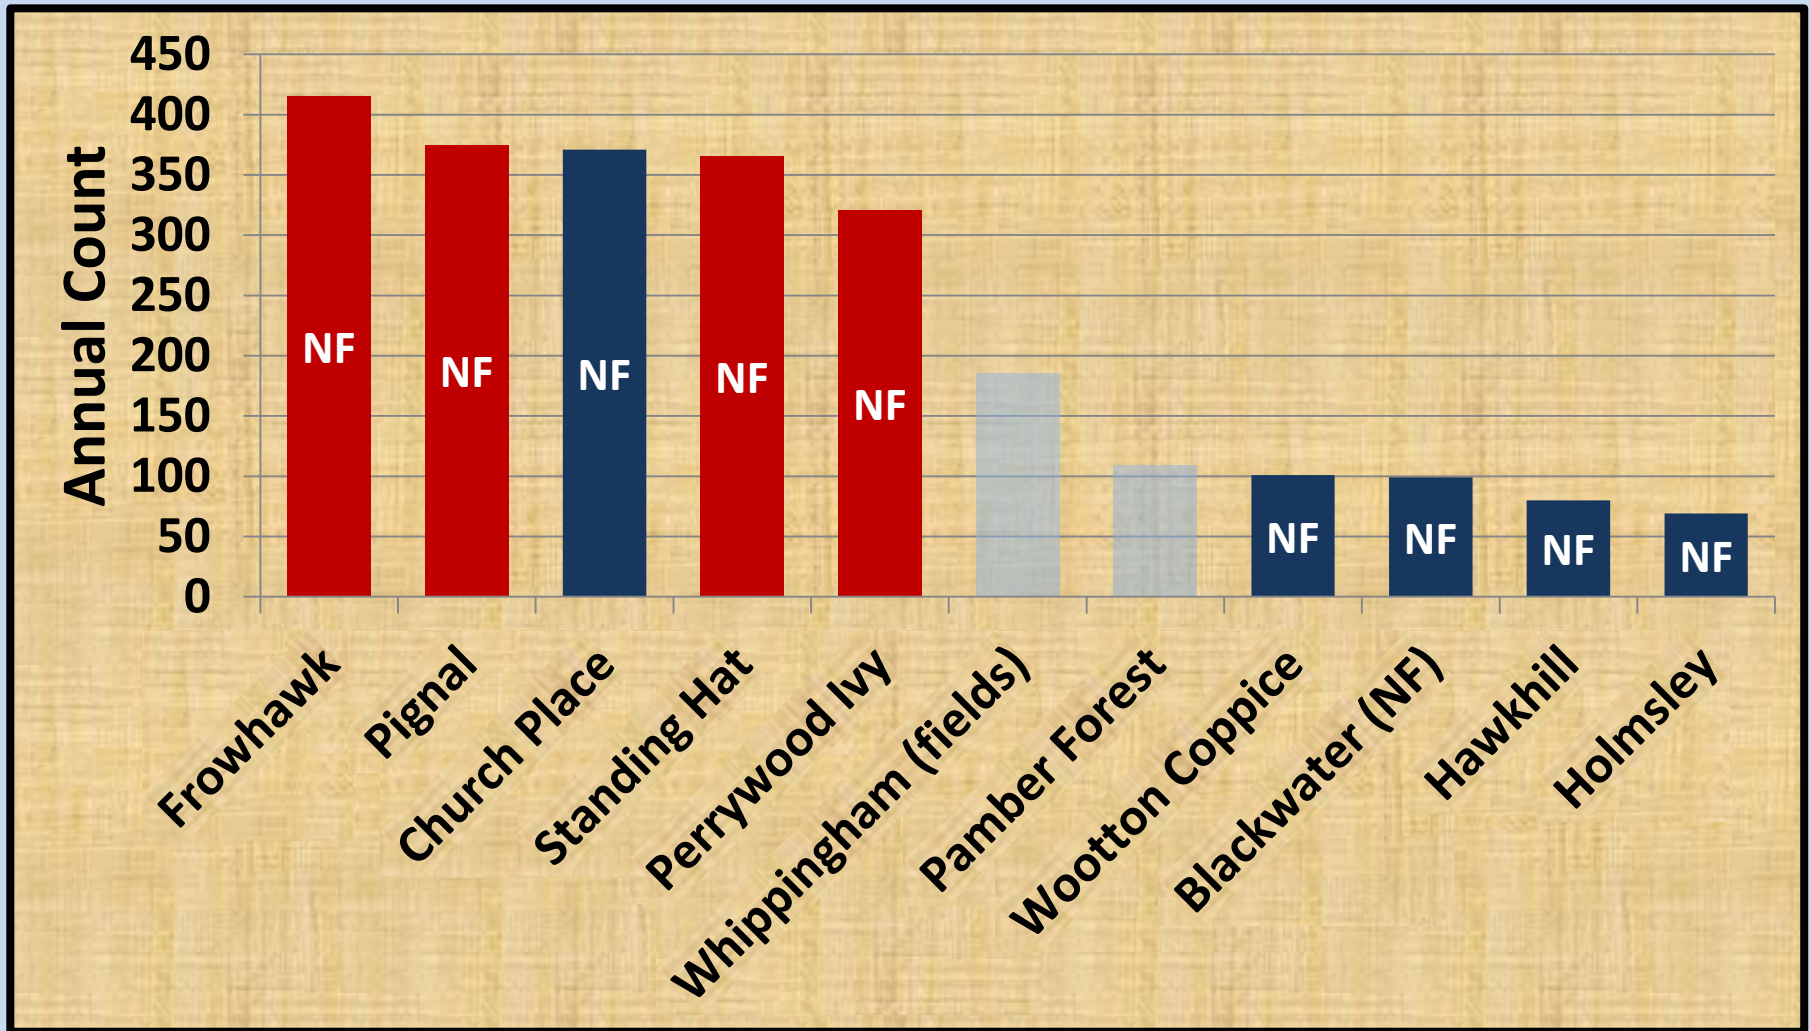

New Forest Woodlands

Bob Annell

New Forest Boundaries

NF Woodlands – Species Diversity

NF Woodlands – Species Diversity

Allan Orme

Allan Orme

John Levell

2017 - Large Skipper Hants

2017 - Large Skipper Hants

2017 - Large Skipper Hants

Brockenhurst Transects

Large Skipper - Pignal

Pignal – Large Skipper v PBF

The Forestry Commission is working with Butterfly Conservation, to improve existing habitat and create new areas for butterflies. The work will enable more sunlight to reach the woodland floor, which will quickly become home to flowering plants providing nectar for butterflies and food for their caterpillars.

Contact: 0300 067 4601

forestry.gov.uk/england

Pearl-bordered Fritillary – New Forest/Hants 2017

Jacky Adams

Parkhill Clearance - 1999

Allan Orme

FR S1

Paul Boynton