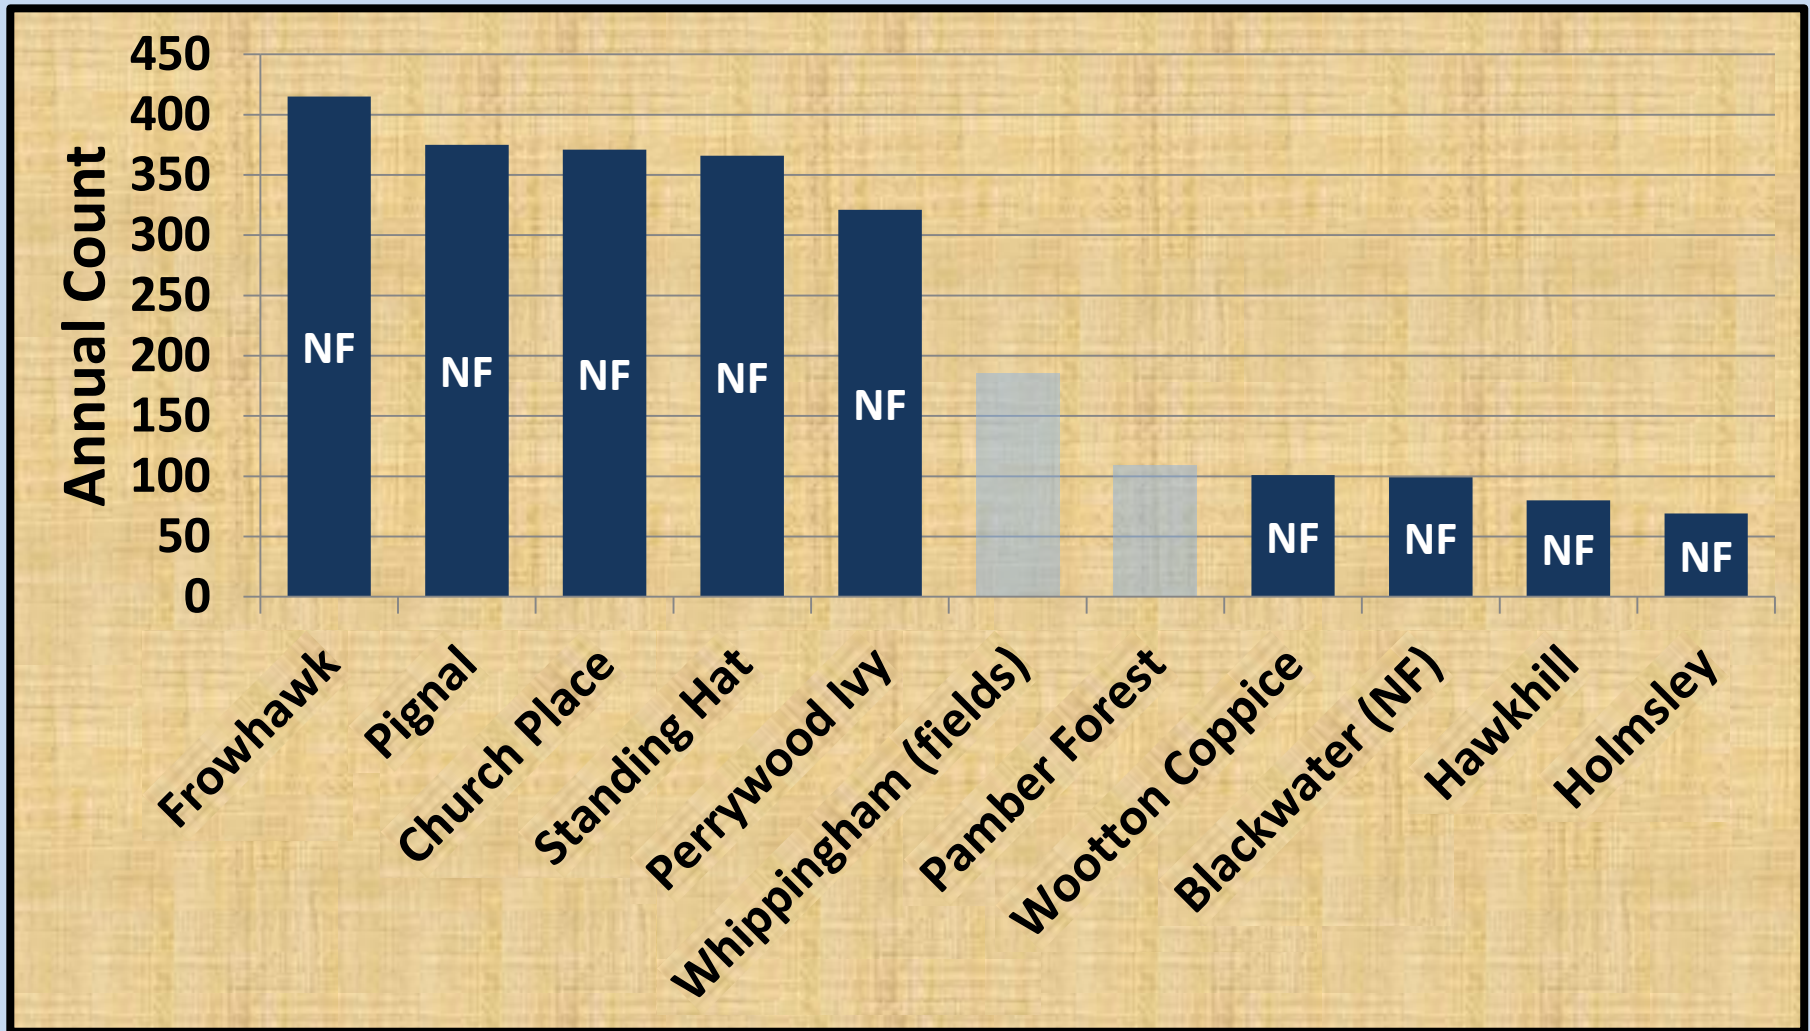

New Forest Woodlands

Bob Annell

New Forest Boundaries

NF Woodlands – Species Diversity

NF Woodlands – Species Diversity

Allan Orme

Allan Orme

John Levell

2017 - Large Skipper Hants

2017 - Large Skipper Hants

2017 - Large Skipper Hants

Brockenhurst Transects

Large Skipper - Pignal

Pignal – Large Skipper v PBF

The Forestry Commission is working with Butterfly Conservation, to improve existing habitat and create new areas for butterflies. The work will enable more sunlight to reach the woodland floor, which will quickly become home to flowering plants providing nectar for butterflies and food for their caterpillars.

Contact: 0300 067 4601

forestry.gov.uk/england

Pearl-bordered Fritillary – New Forest/Hants 2017

Jacky Adams

Parkhill Clearance - 1999

Allan Orme

FR S1

Paul Boynton