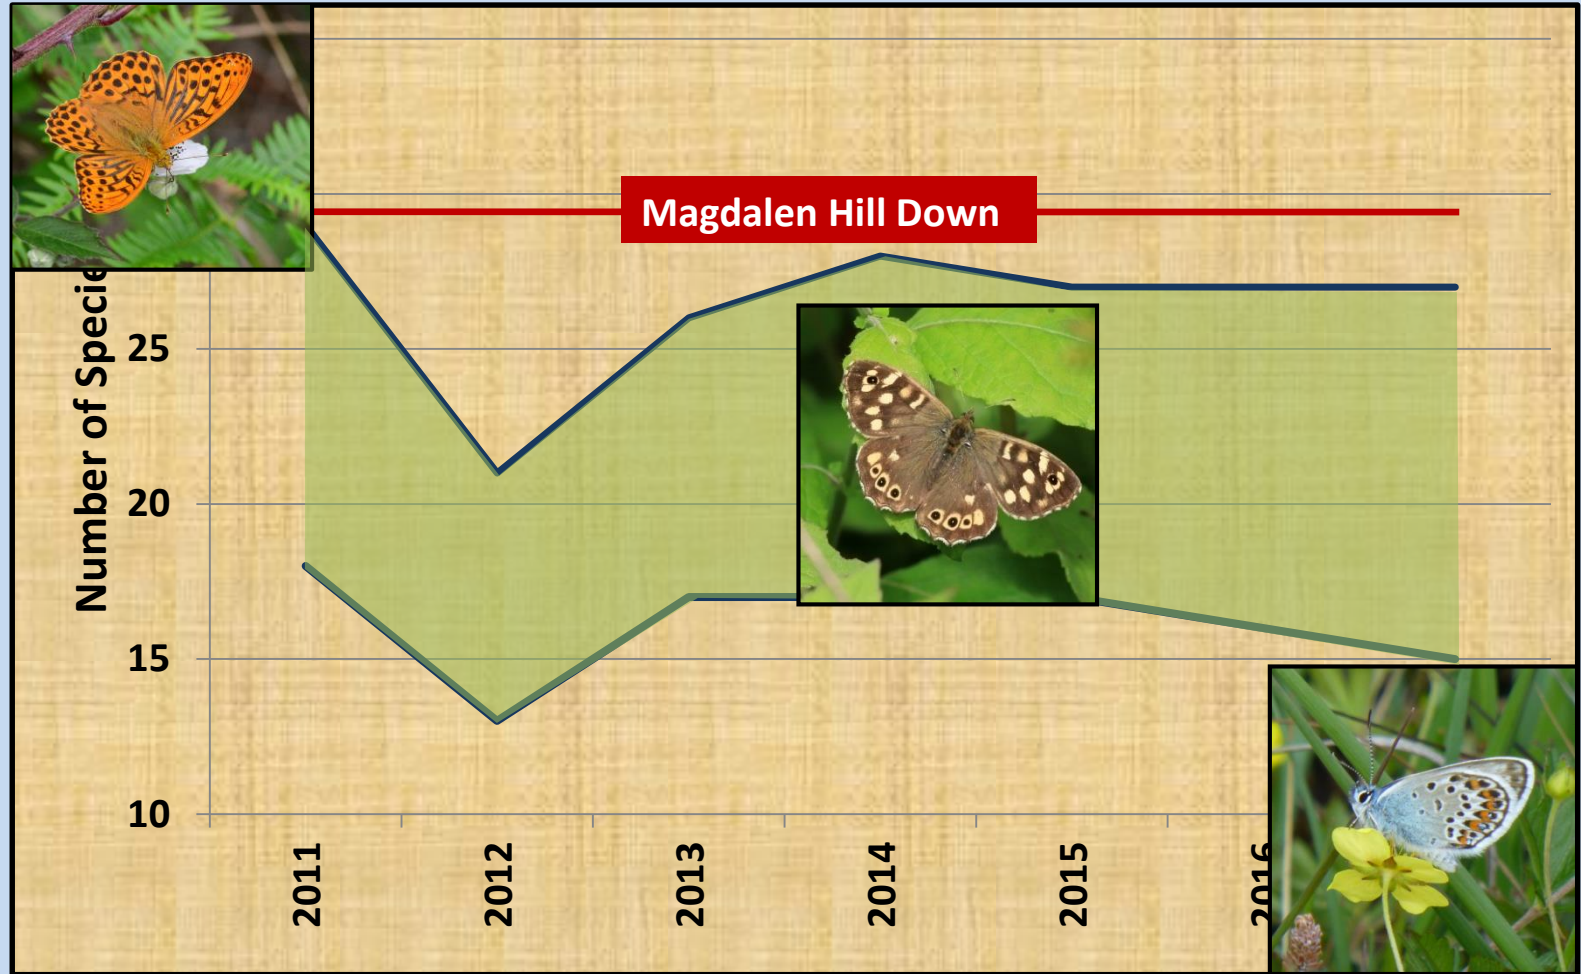

New Forest Woodlands

Bob Annell

New Forest Boundaries

NF Woodlands – Species Diversity

NF Woodlands – Species Diversity

Allan Orme

Allan Orme

John Levell

2017 - Large Skipper Hants

2017 - Large Skipper Hants

2017 - Large Skipper Hants

Brockenhurst Transects

Large Skipper - Pignal

Pignal – Large Skipper v PBF

The Forestry Commission is working with Butterfly Conservation, to improve existing habitat and create new areas for butterflies. The work will enable more sunlight to reach the woodland floor, which will quickly become home to flowering plants providing nectar for butterflies and food for their caterpillars.