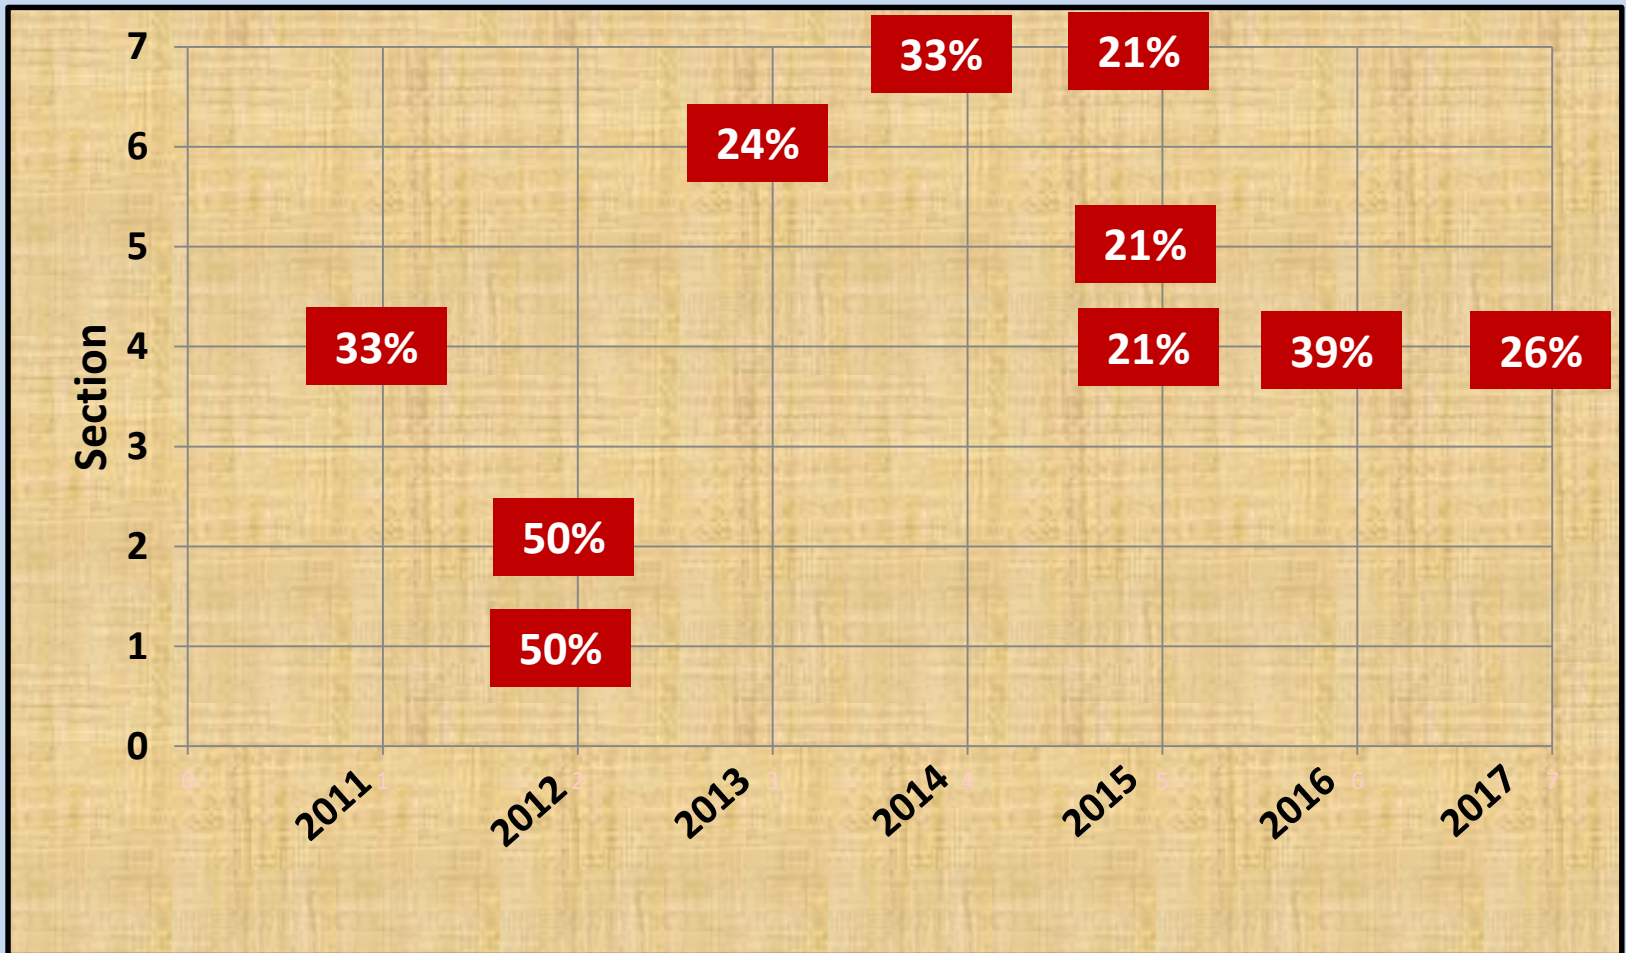

FR S5

Paul Boynton

PI S5

White Admiral – New Forest 2017

White Admiral – New Forest 2017

White Admiral – New Forest 2017

White Admiral – Kings Copse Inclosure

Where were most of the White Admirals?

KC S1
Summer 2017

Allan Orme

KC S1
January 2018

HO S5

Trevor Bumfrey

HO S4

Trevor Bumfrey

SH S2