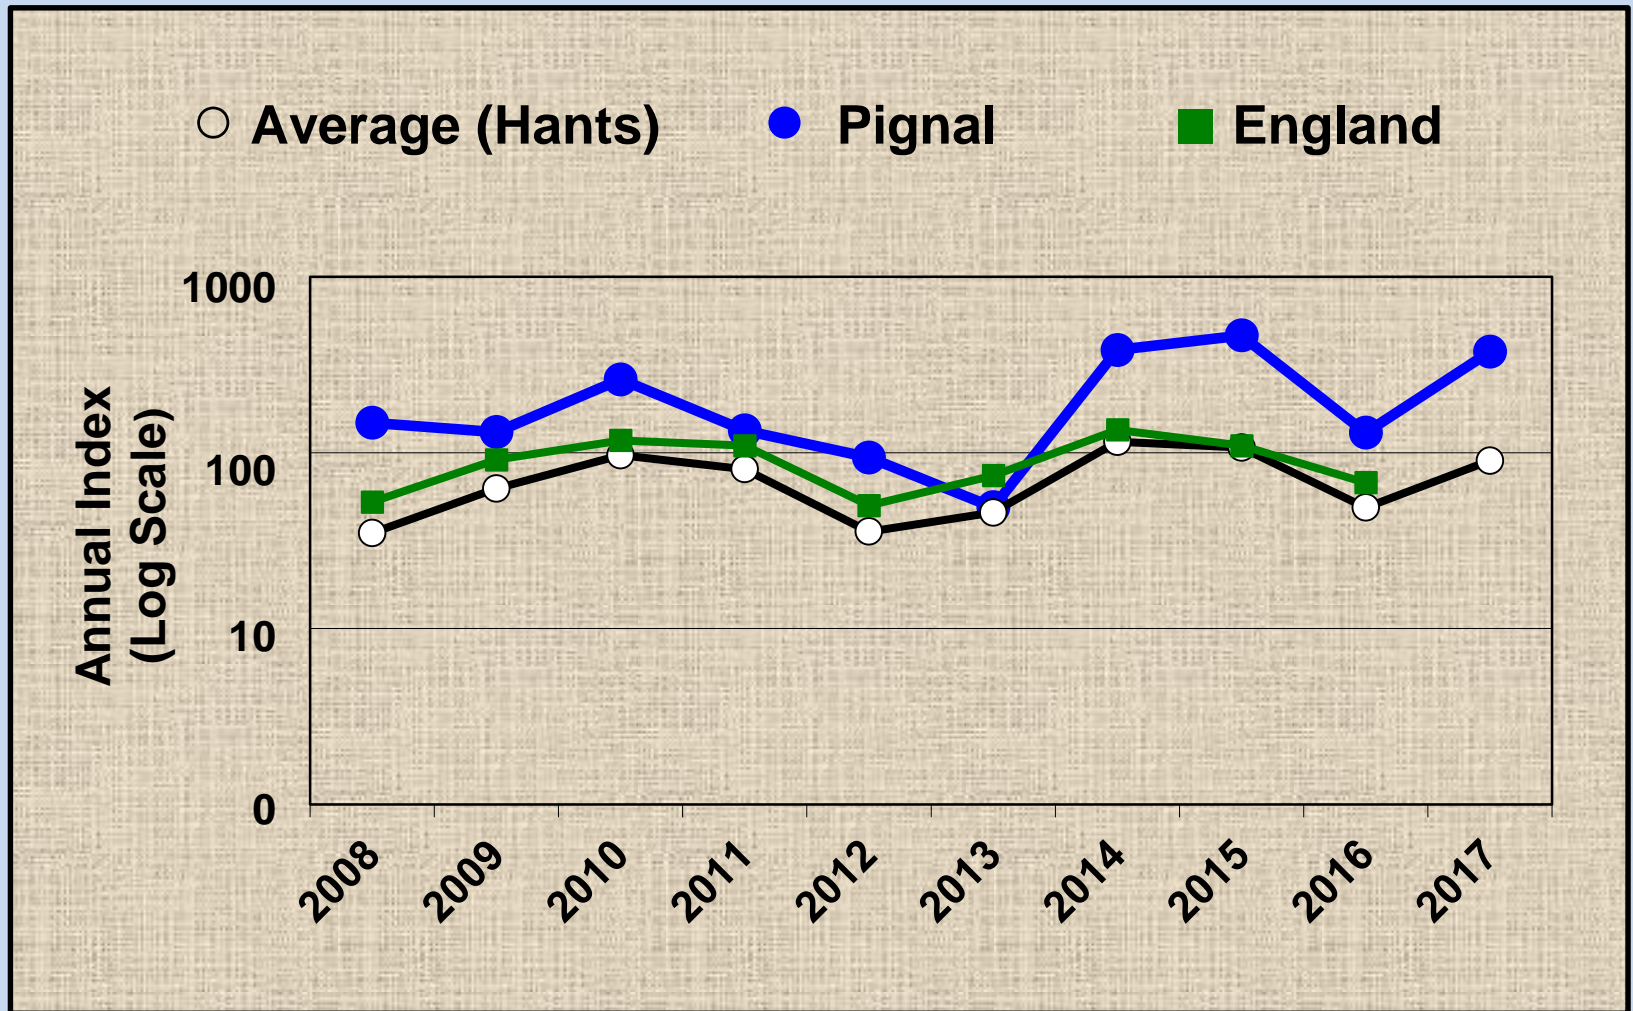

2017 - Large Skipper Hants

2017 - Large Skipper Hants

2017 - Large Skipper Hants

Brockenhurst Transects

Large Skipper - Pignal

Pignal – Large Skipper v PBF

The Forestry Commission is working with Butterfly Conservation, to improve existing habitat and create new areas for butterflies. The work will enable more sunlight to reach the woodland floor, which will quickly become home to flowering plants providing nectar for butterflies and food for their caterpillars.