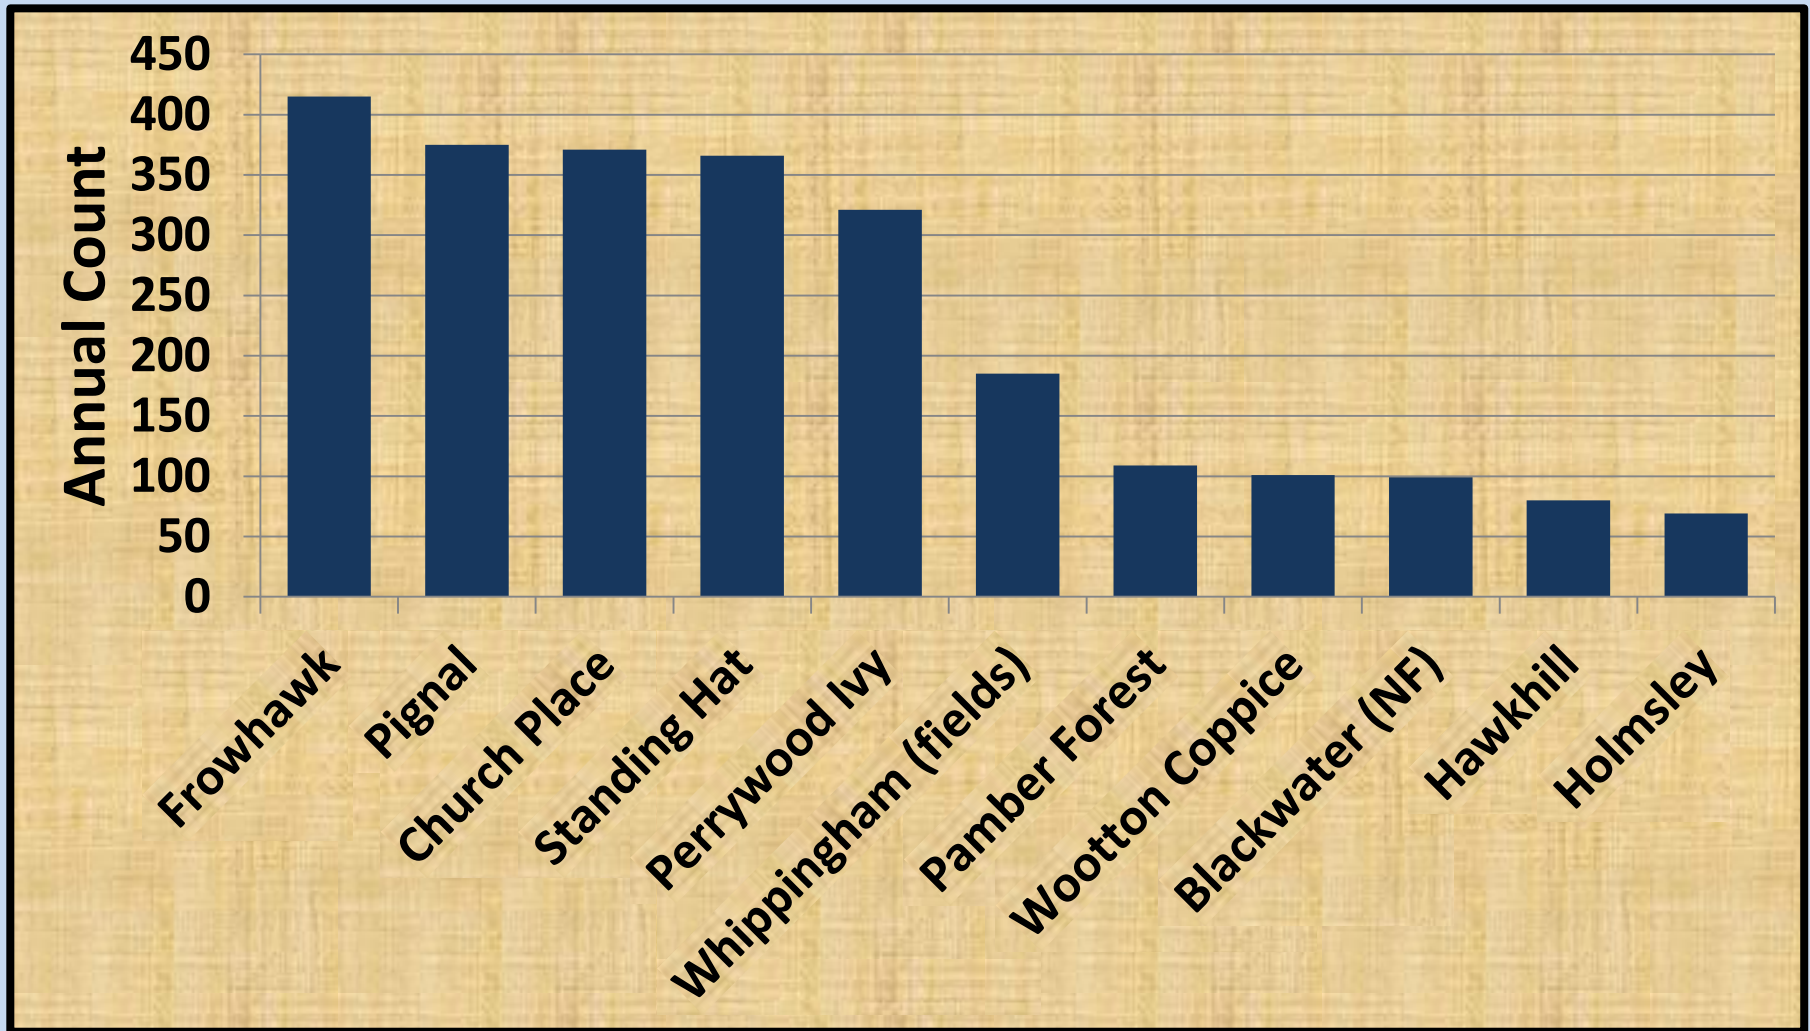

New Forest Woodlands

Bob Annell

New Forest Boundaries

NF Woodlands – Species Diversity

NF Woodlands – Species Diversity

Allan Orme

Allan Orme

John Levell

2017 - Large Skipper Hants

2017 - Large Skipper Hants

2017 - Large Skipper Hants

Brockenhurst Transects

Large Skipper - Pignal

Pignal – Large Skipper v PBF

The Forestry Commission is working with Butterfly Conservation, to improve existing habitat and create new areas for butterflies. The work will enable more sunlight to reach the woodland floor, which will quickly become home to flowering plants providing nectar for butterflies and food for their caterpillars.