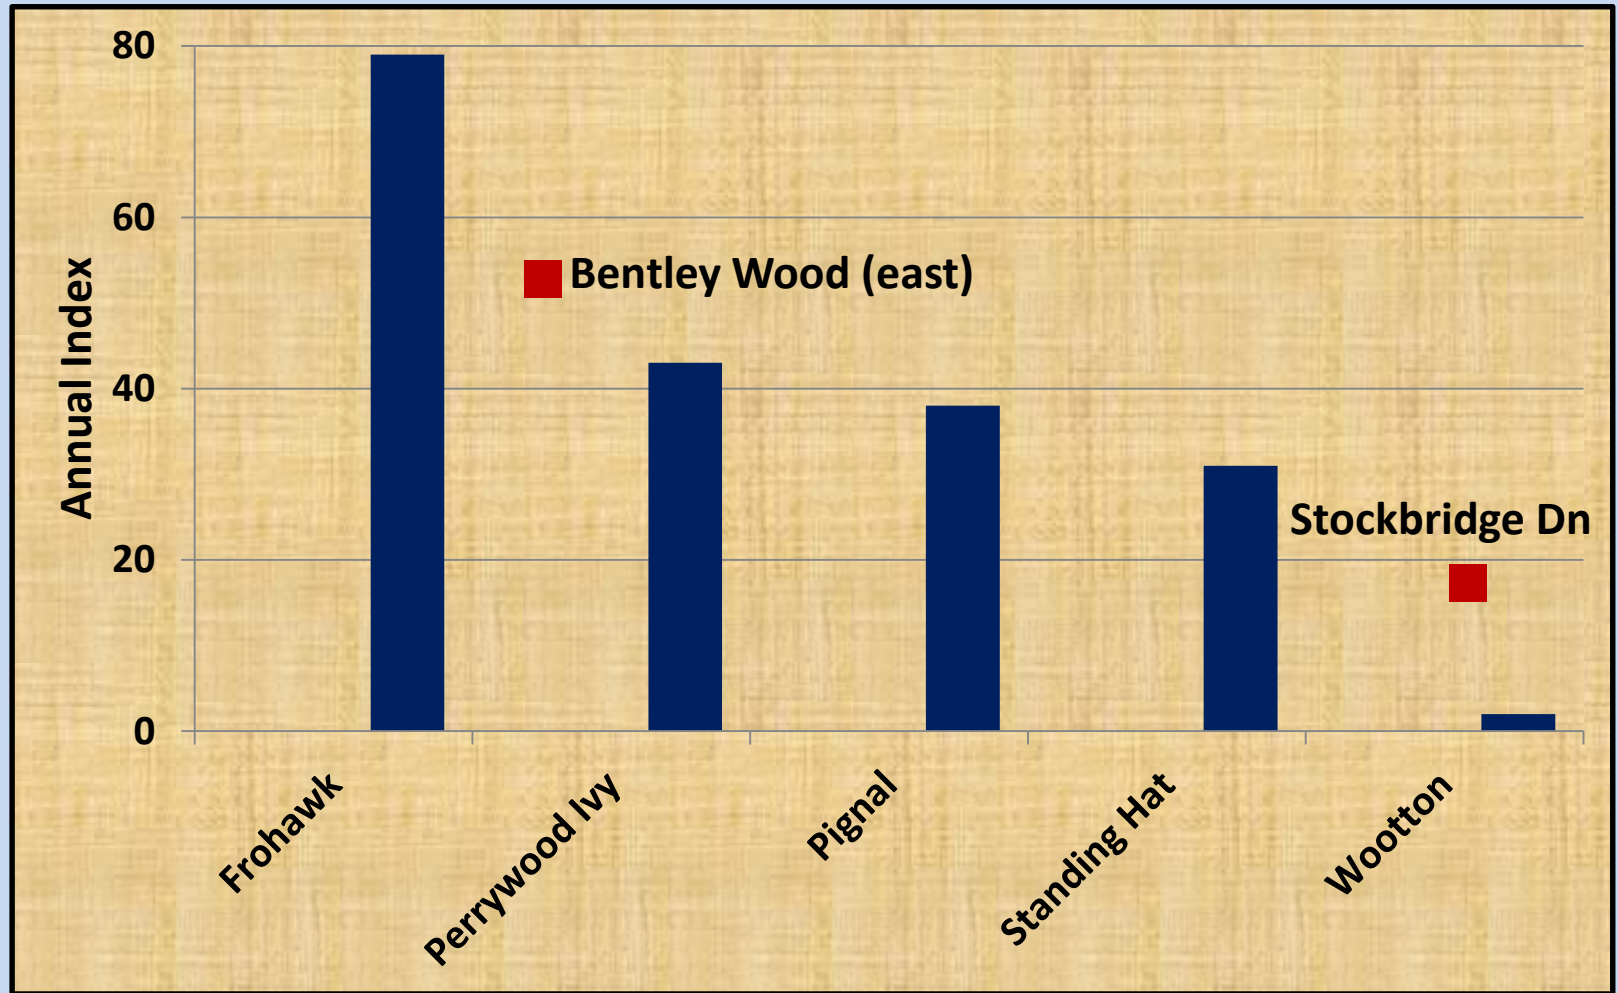

2017 - Large Skipper Hants

2017 - Large Skipper Hants

2017 - Large Skipper Hants

Brockenhurst Transects

Large Skipper - Pignal

Pignal – Large Skipper v PBF

The Forestry Commission is working with Butterfly Conservation, to improve existing habitat and create new areas for butterflies. The work will enable more sunlight to reach the woodland floor, which will quickly become home to flowering plants providing nectar for butterflies and food for their caterpillars.

Contact: 0300 067 4601

forestry.gov.uk/england

Pearl-bordered Fritillary – New Forest/Hants 2017

Jacky Adams

Parkhill Clearance - 1999

Allan Orme

FR S1

Paul Boynton