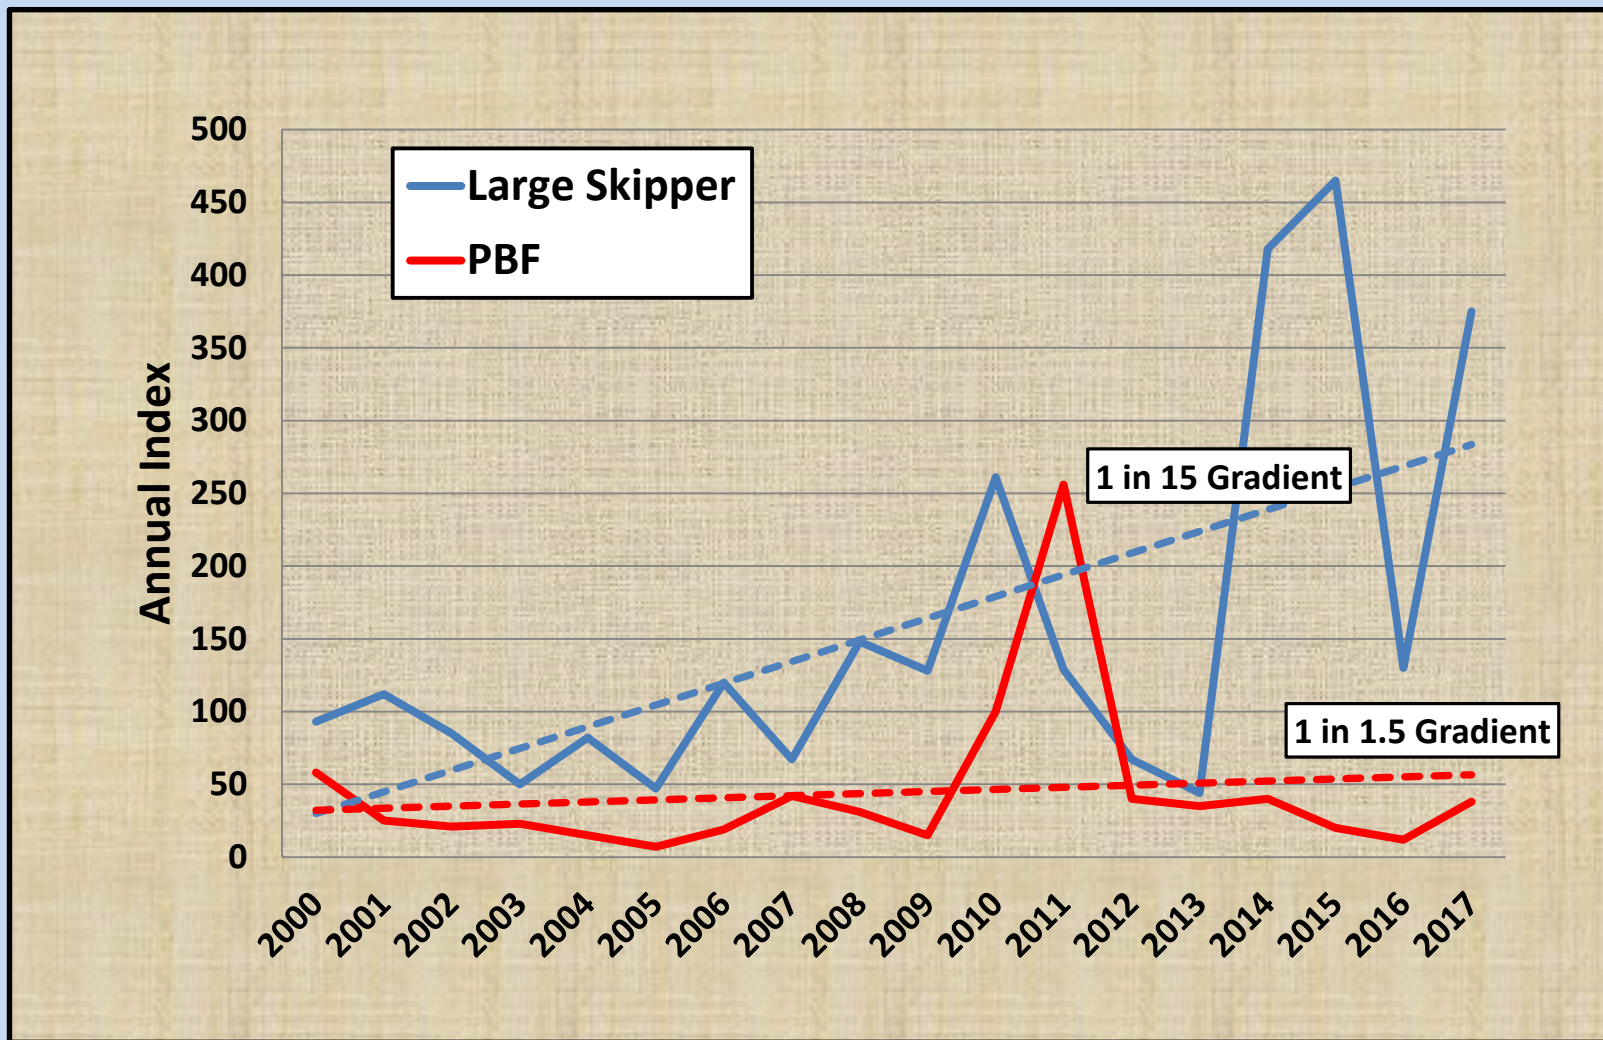

2017 - Large Skipper Hants

2017 - Large Skipper Hants

2017 - Large Skipper Hants

Brockenhurst Transects

Large Skipper - Pignal

Pignal – Large Skipper v PBF

The Forestry Commission is working with Butterfly Conservation, to improve existing habitat and create new areas for butterflies. The work will enable more sunlight to reach the woodland floor, which will quickly become home to flowering plants providing nectar for butterflies and food for their caterpillars.