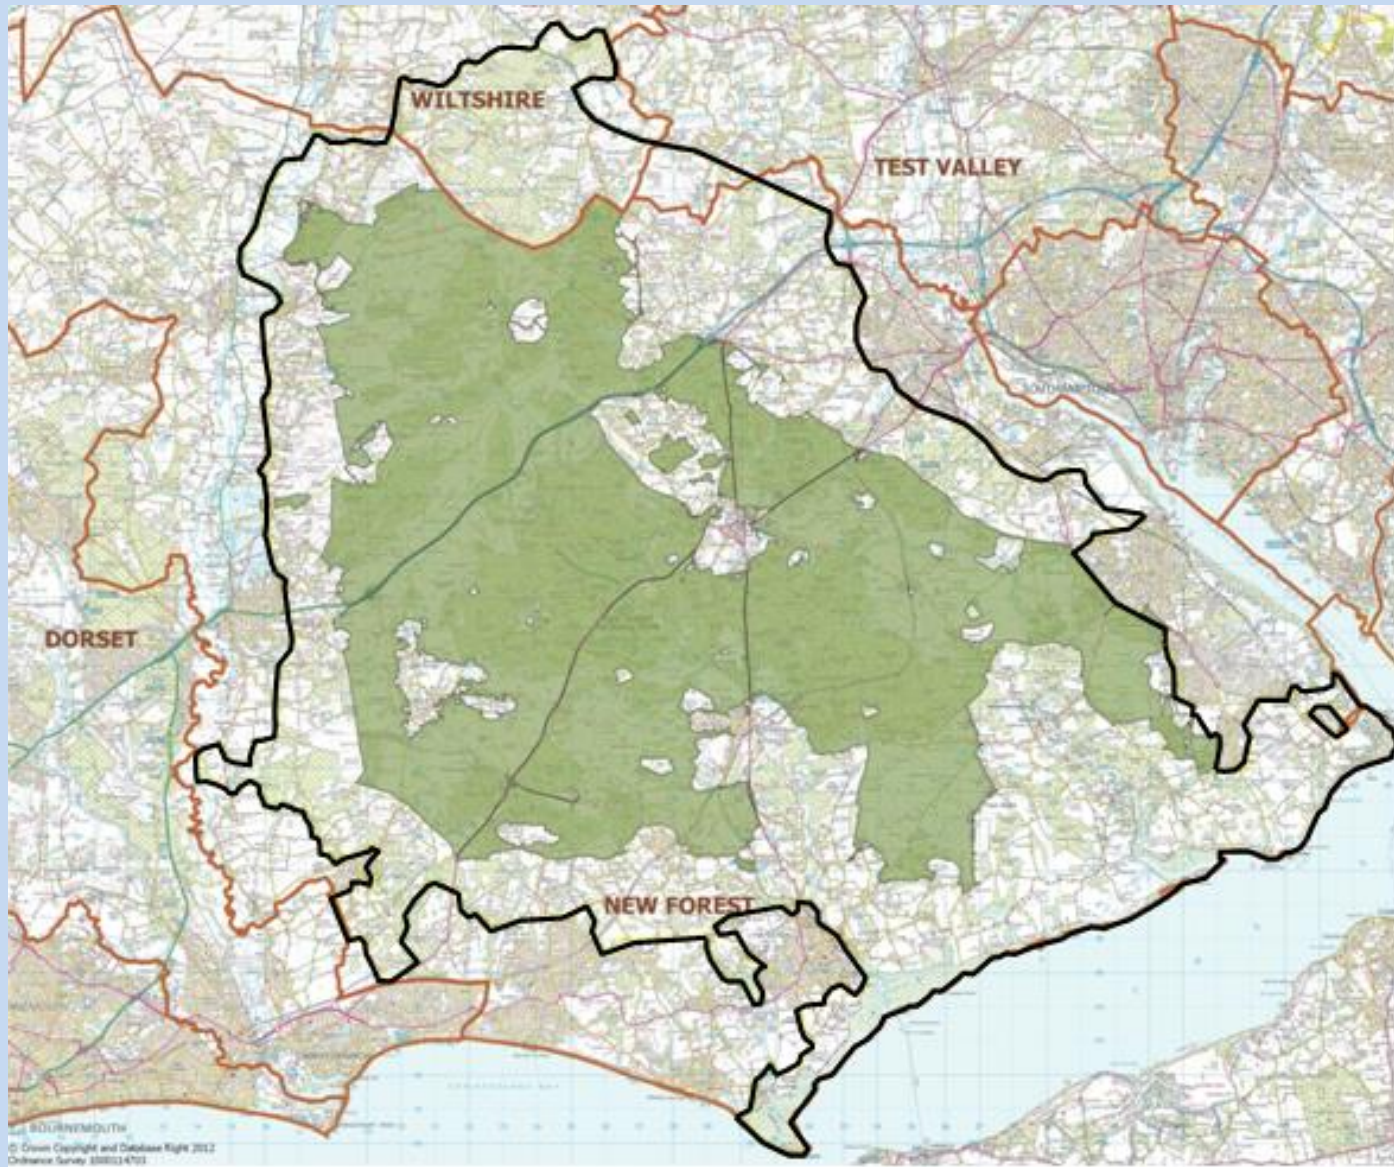

New Forest Woodlands

Bob Annell

New Forest Boundaries

NF Woodlands – Species Diversity

NF Woodlands – Species Diversity

Allan Orme

Allan Orme

John Levell

2017 - Large Skipper Hants

2017 - Large Skipper Hants

2017 - Large Skipper Hants

Brockenhurst Transects

Large Skipper - Pignal

Pignal – Large Skipper v PBF

The Forestry Commission is working with Butterfly Conservation, to improve existing habitat and create new areas for butterflies. The work will enable more sunlight to reach the woodland floor, which will quickly become home to flowering plants providing nectar for butterflies and food for their caterpillars.